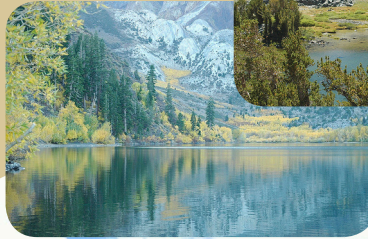

Operated under special use permit on the Inyo National Forest as an equal opportunity service provider.

Adventure IN CAMPING

Let us make your vacation an ADVENTURE!
Come enjoy the Fishing, Yosemite National Park, Bodie Ghost Town, Devil's Postpile, 4th of July Parade and Fireworks, Fall Colors. Guys Trip, Gals Getaway, Family Time, Groups... We have a trailer for you!